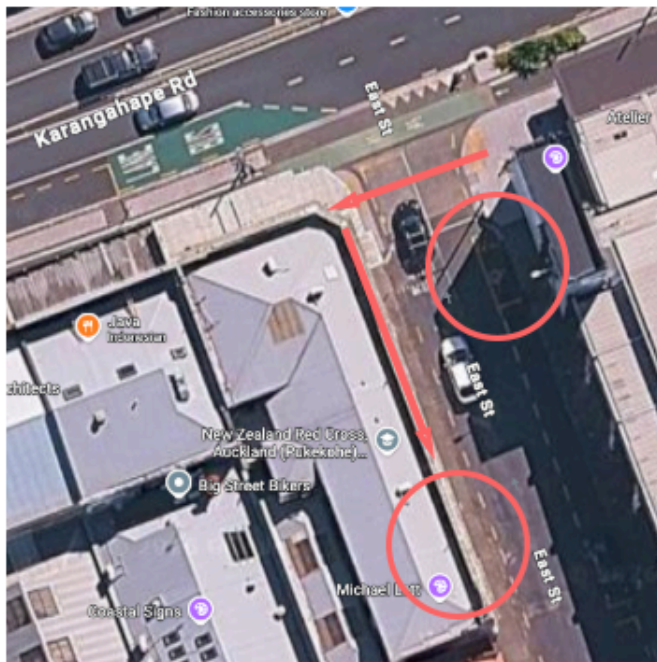

Silo Hall, 3 East Street, Auckland Central - Access Information

Mobility Parking

There is a mobility parking bay at the top of East Street. Approximately 15 metres away from the venue and across the road.

For flat foot path access (i.e. no curb), go up to the top of East Street to cross the road to the side Silo Hall is on.

Silo Hall Building Facade

The primary entrance is the gated entrance under the arch. Entrance without steps is immediately right of this (brown double doors).

Silo Hall Entrances

Primary Entrance

Approximately 2.5 steps

Steps dimensions: 13cm (height) 182.5cm (length)

Secondary Entrance

A small lip at the entrance.

Lip dimensions: 9cm at deepest end (left side), 1cm at shallowest end (right side)

Doorway dimensions: 179.5cm (length), 229cm (height)

There will be a Front of House person to greet you - if you are booking through iTicket, feel free to leave a note in the provided box at booking so we can make sure you are attended to.